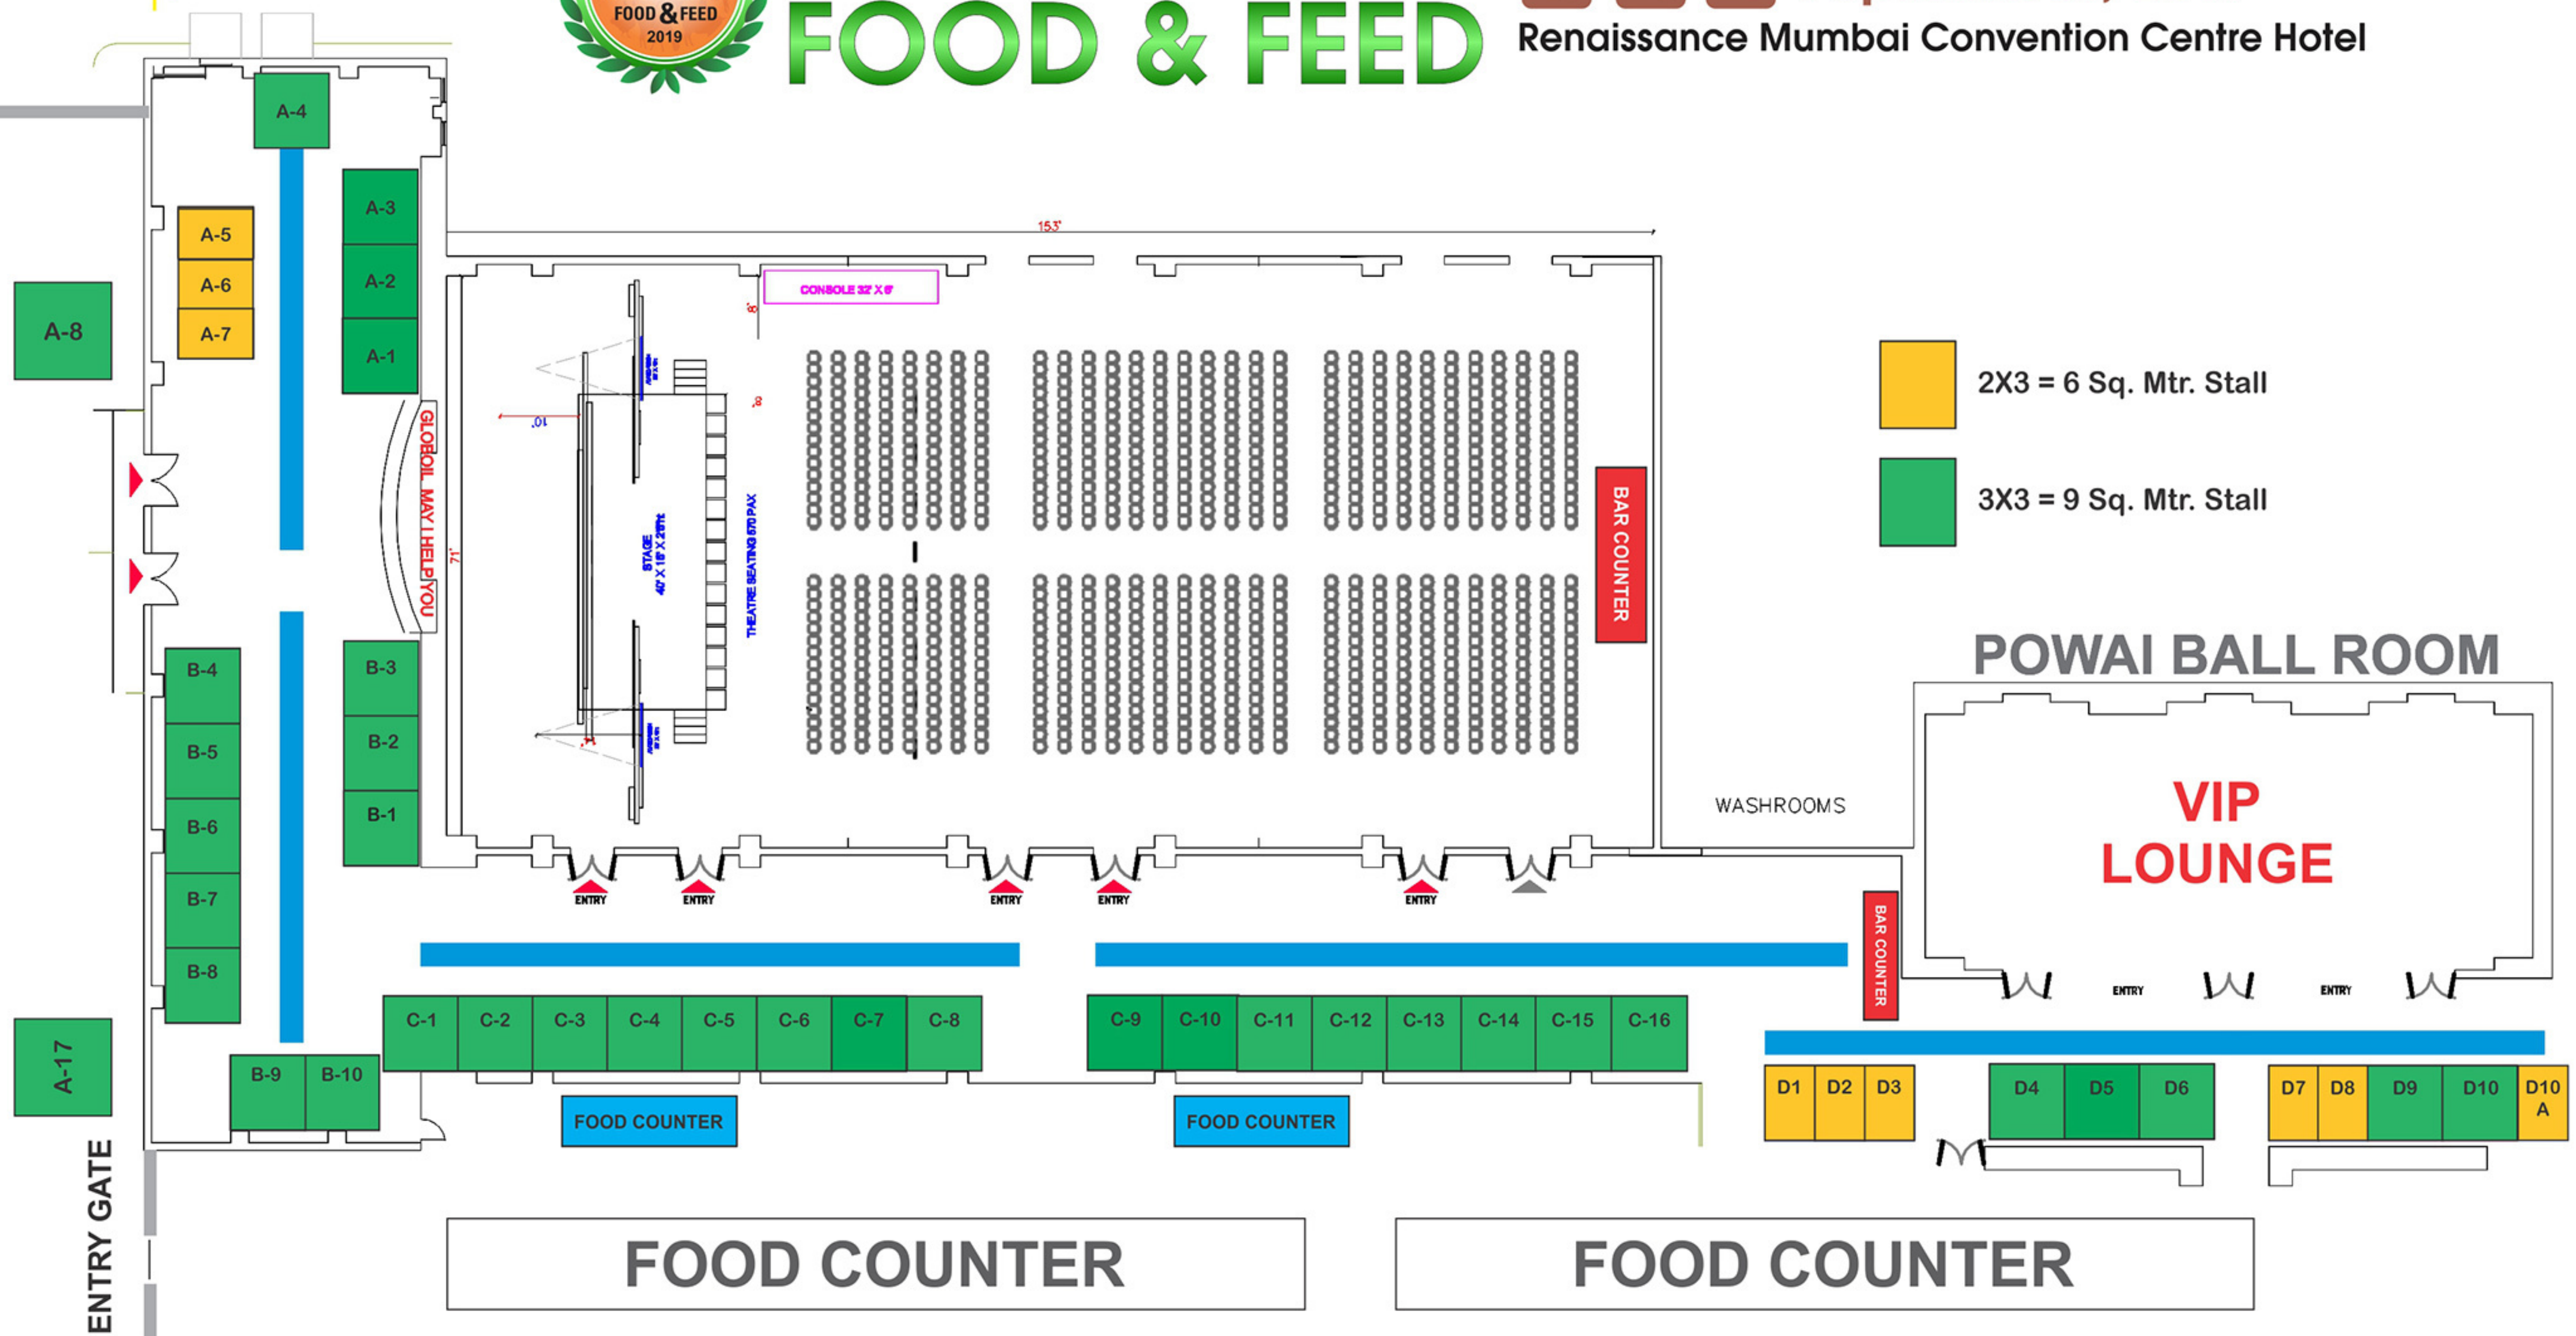

REGISTRATION AREA

Registration

- F-1
- F-2
- F-3
- F-4
- F-5
- F-6
- F-7
- F-8
- F-9

- F-10
- F-11
- F-12
- F-13
- F-14

ADVERTISEMENT WALL

ADVERTISEMENT WALL

LOUNGE

- A-9
- A-10
- A-11
- A-12
- A-13
- A-14
- A-15

GLOBAL GRAIN FOOD & FEED

25 26 27 September, 2019
Renaissance Mumbai Convention Centre Hotel

Mumbai Office : 206, Woodrow Business Park, Opp. Canara Bank, Veera Desai Road, Andheri (West) Mumbai - 400053. India. Tel. No. : 022-62231245. Email : events@teflas.com